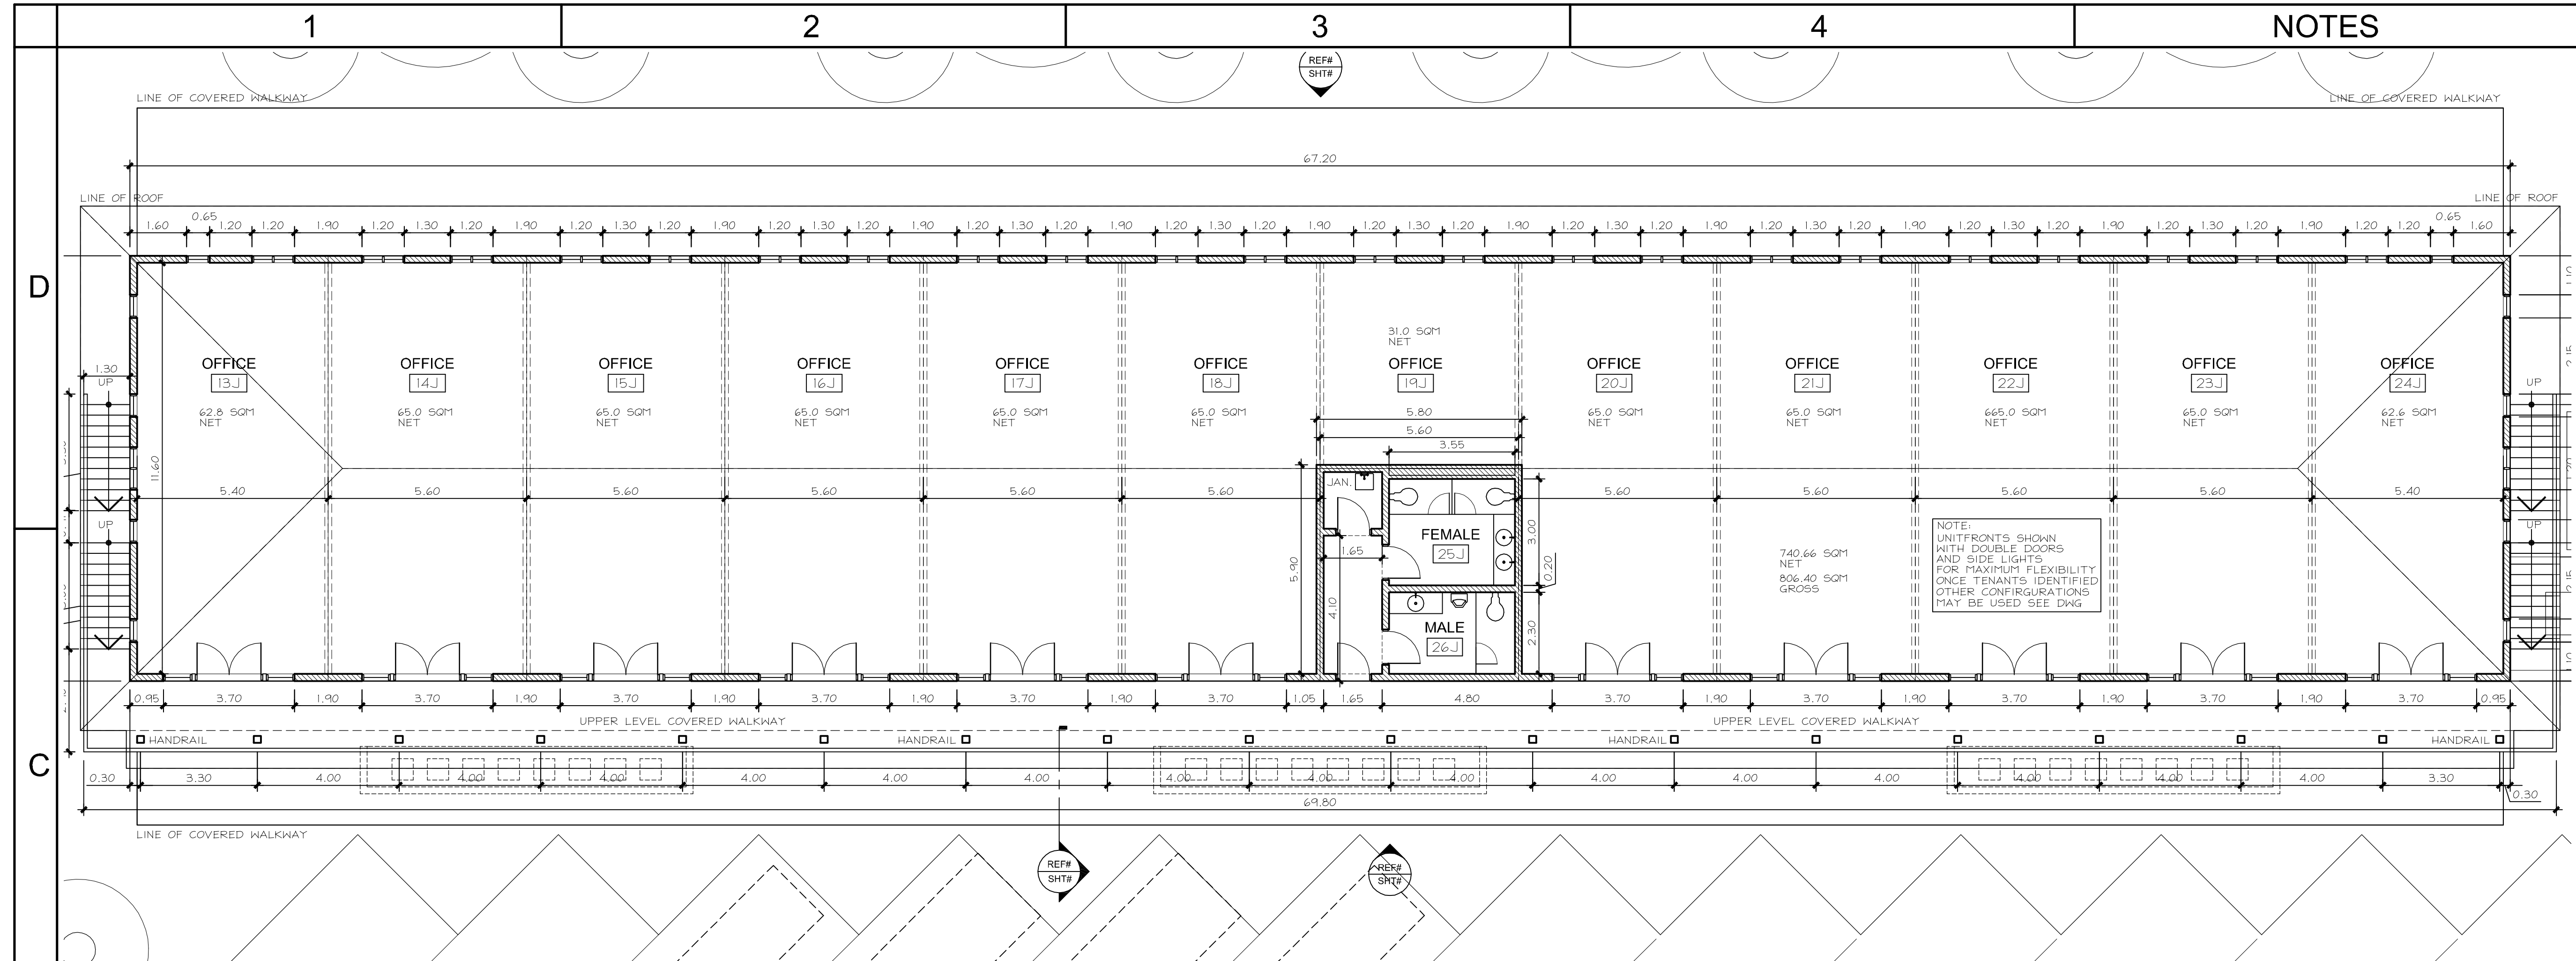

DATE:	REVISION:
-	-
-	-
-	-
-	-
-	-

DESIGN ARCHITECTS
 806 S. DORLANDS RD.
 4TH FLOOR
 CORAL GABLES
 FLORIDA 33134
 WWW.OBMA.COM
 T 305 537 7100

DRAWING:
BUILDING J
 PLAN
 UPPER
 LEVEL

DRAWN BY: RSKL/NP	PROJECT #: 11002
CHECKED BY: NP	SCALE: 1:100
DRAWING #:	

A-J-102

C-1 GROUND LEVEL PLAN

SCALE: 1:100

A-1 ROOF PLAN

SCALE: 1:100