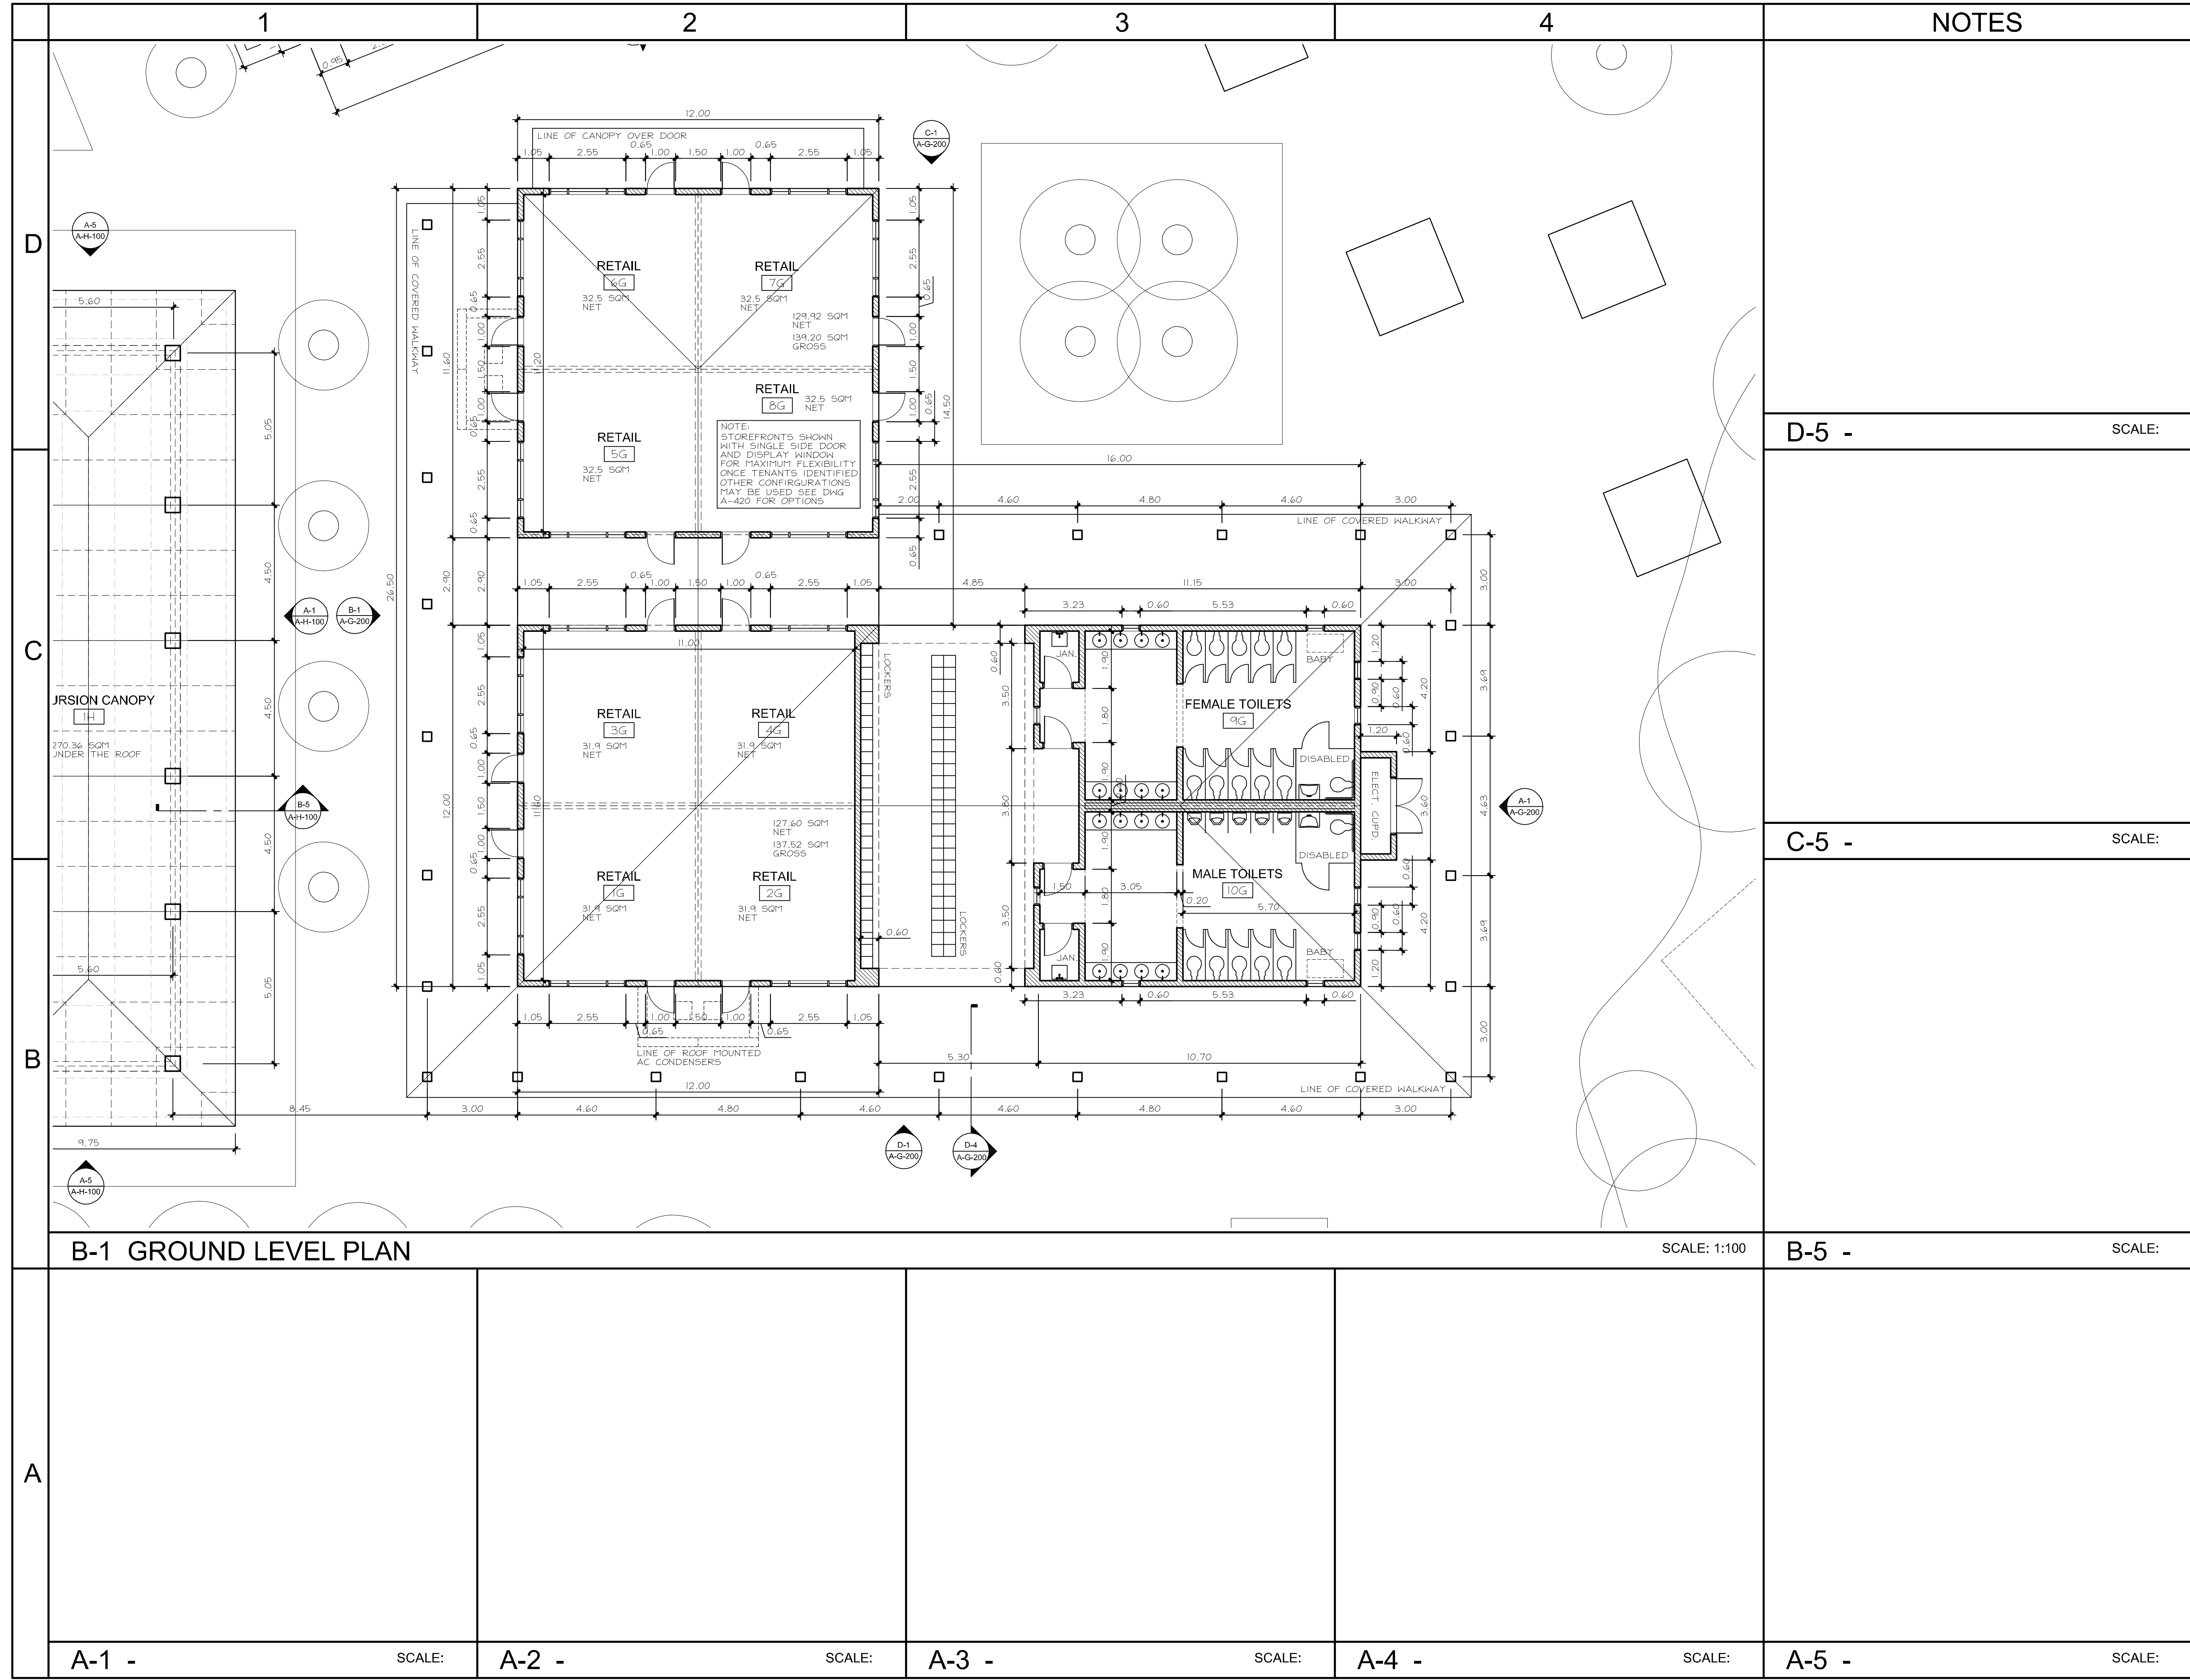

DATE:	REVISION:
-	-
-	-
-	-
-	-
-	-

DESIGN ARCHITECTS
 806 S. DODD RD.
 4TH FLOOR
 CORAL GABLES
 FLORIDA, FL 33134
WWW.OBMA.COM
 T 305 537 7100

DRAWING:
**BUILDING G
 PLAN**

DRAWN BY: RSK/NP	PROJECT #: 11002
CHECKED BY: NP	SCALE: 1:100

DRAWING #:

A-G-100

B-1 GROUND LEVEL PLAN

SCALE: 1:100

B-5 - SCALE:

A-1 - SCALE:

A-2 - SCALE:

A-3 - SCALE:

A-4 - SCALE:

A-5 - SCALE: