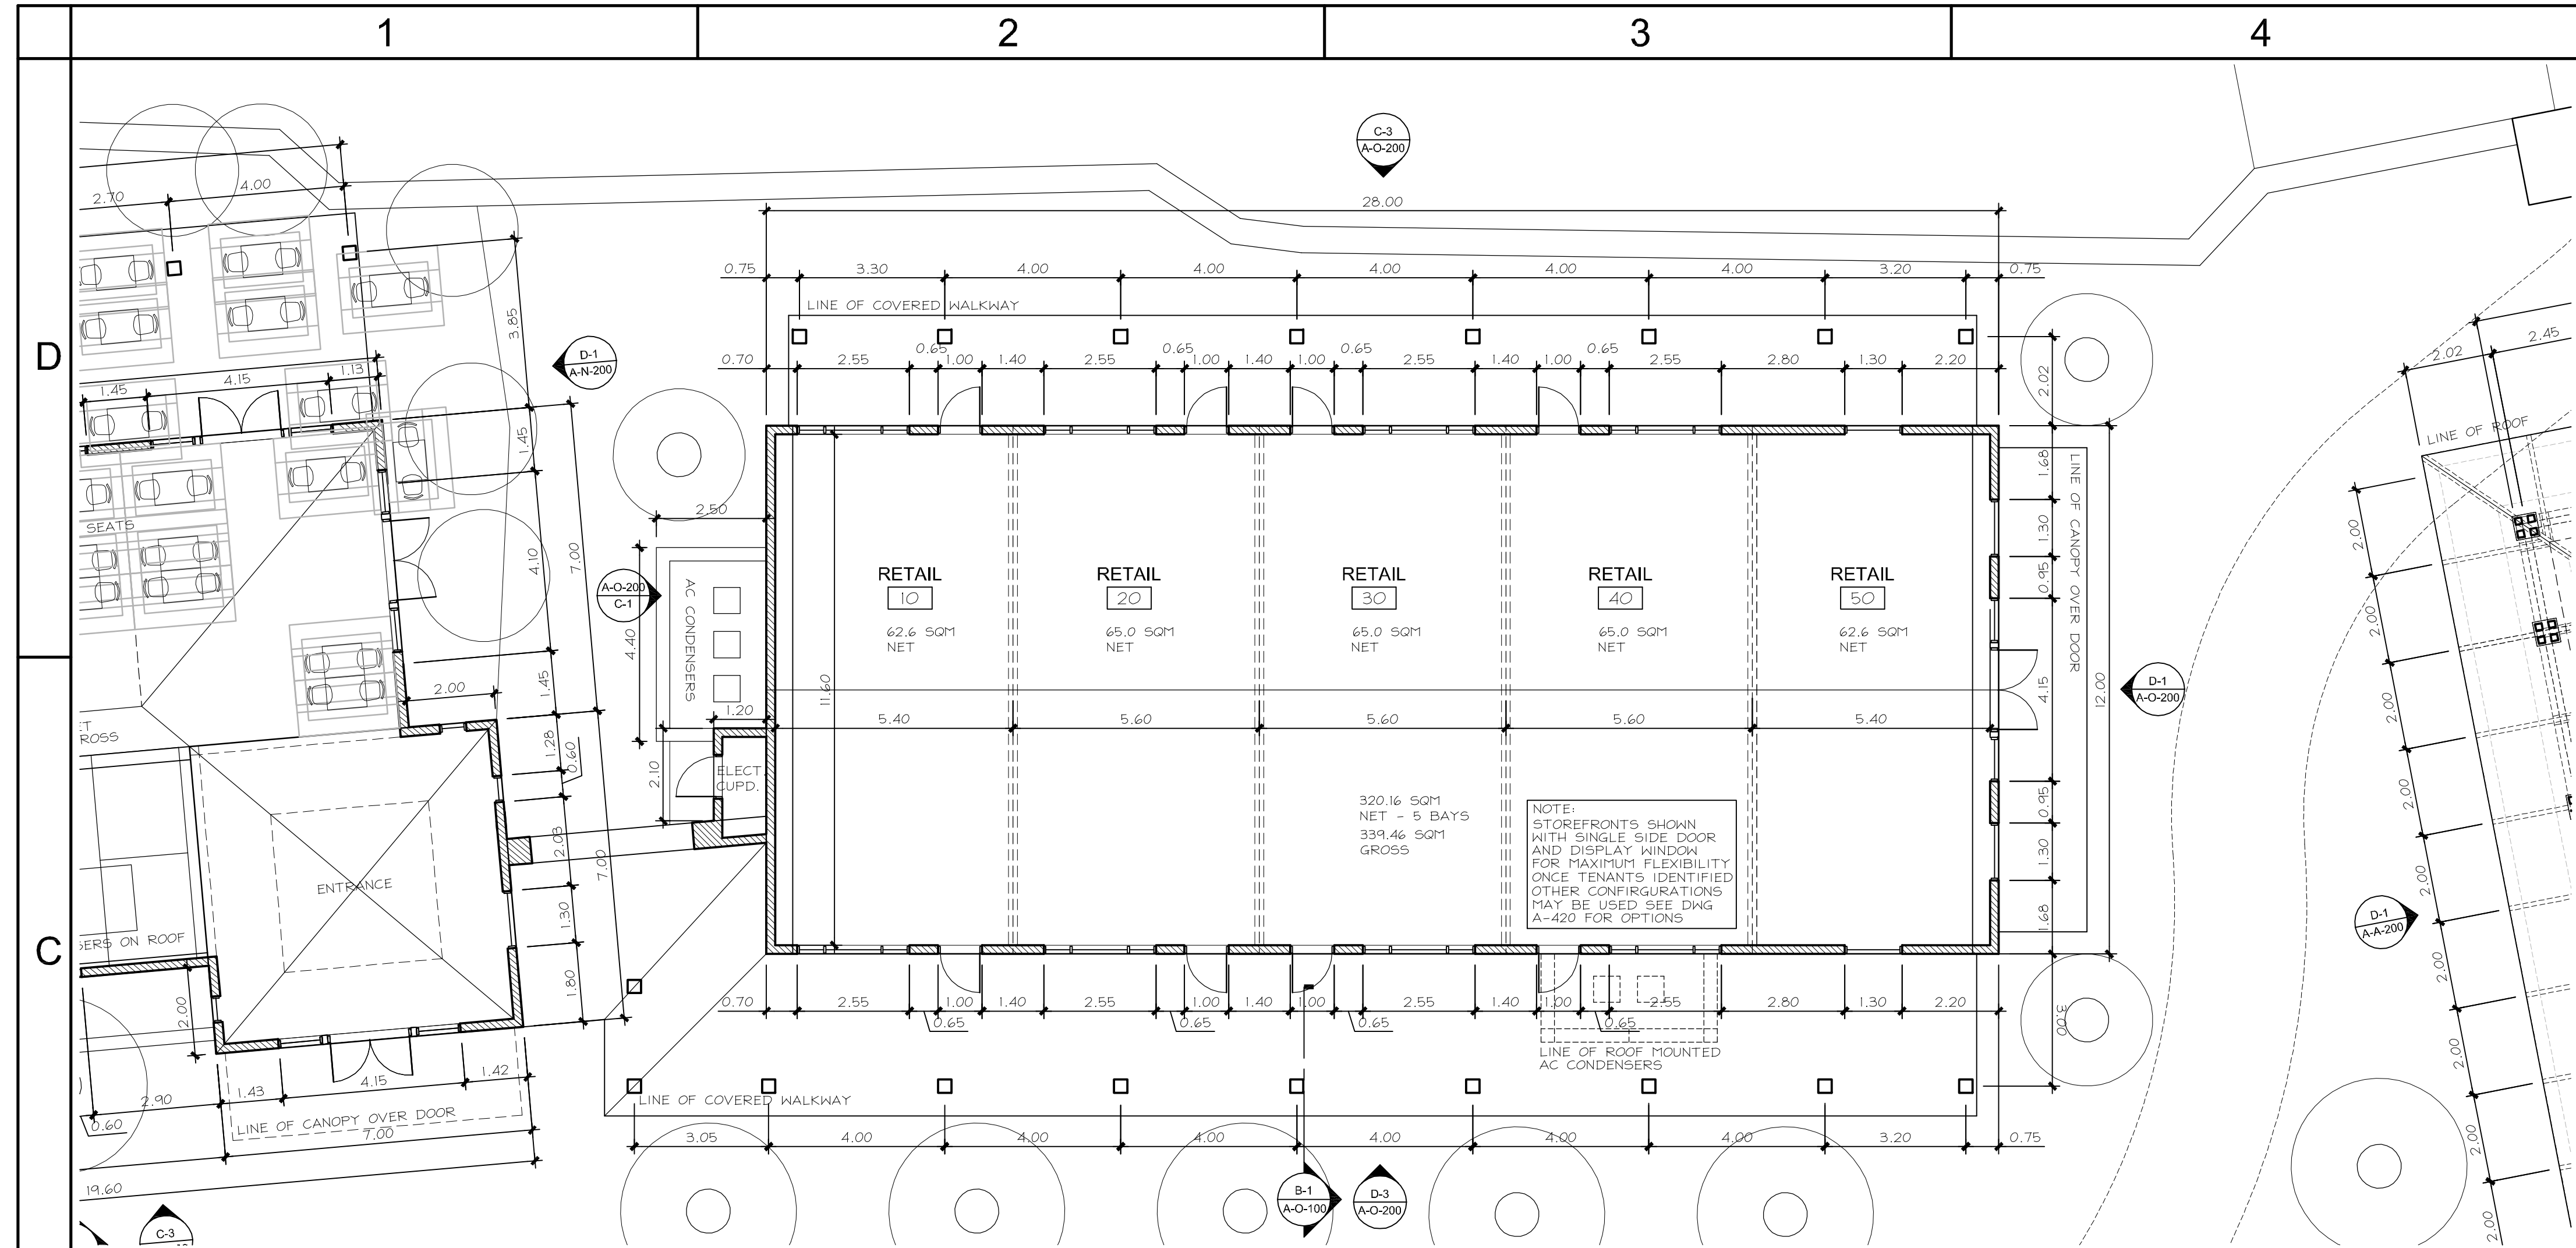

DATE:	REVISION:
-	-
-	-
-	-
-	-
-	-

DESIGN ARCHITECTS
 806 S. DOMINGAS RD.
 4TH FLOOR
 CORAL GABLES
 FLORIDA, FL 33134
 WWW.OBMA.COM
 T 305 537 7100

DRAWING:
BUILDING O
PLAN

DRAWN BY: RSKL/MP	PROJECT #: 11002
CHECKED BY: NP	SCALE: 1:100
DRAWING #: A-O-100	

NOTES

D-5 - SCALE:

C-5 - SCALE:

B-5 - SCALE:

A-5 - SCALE: