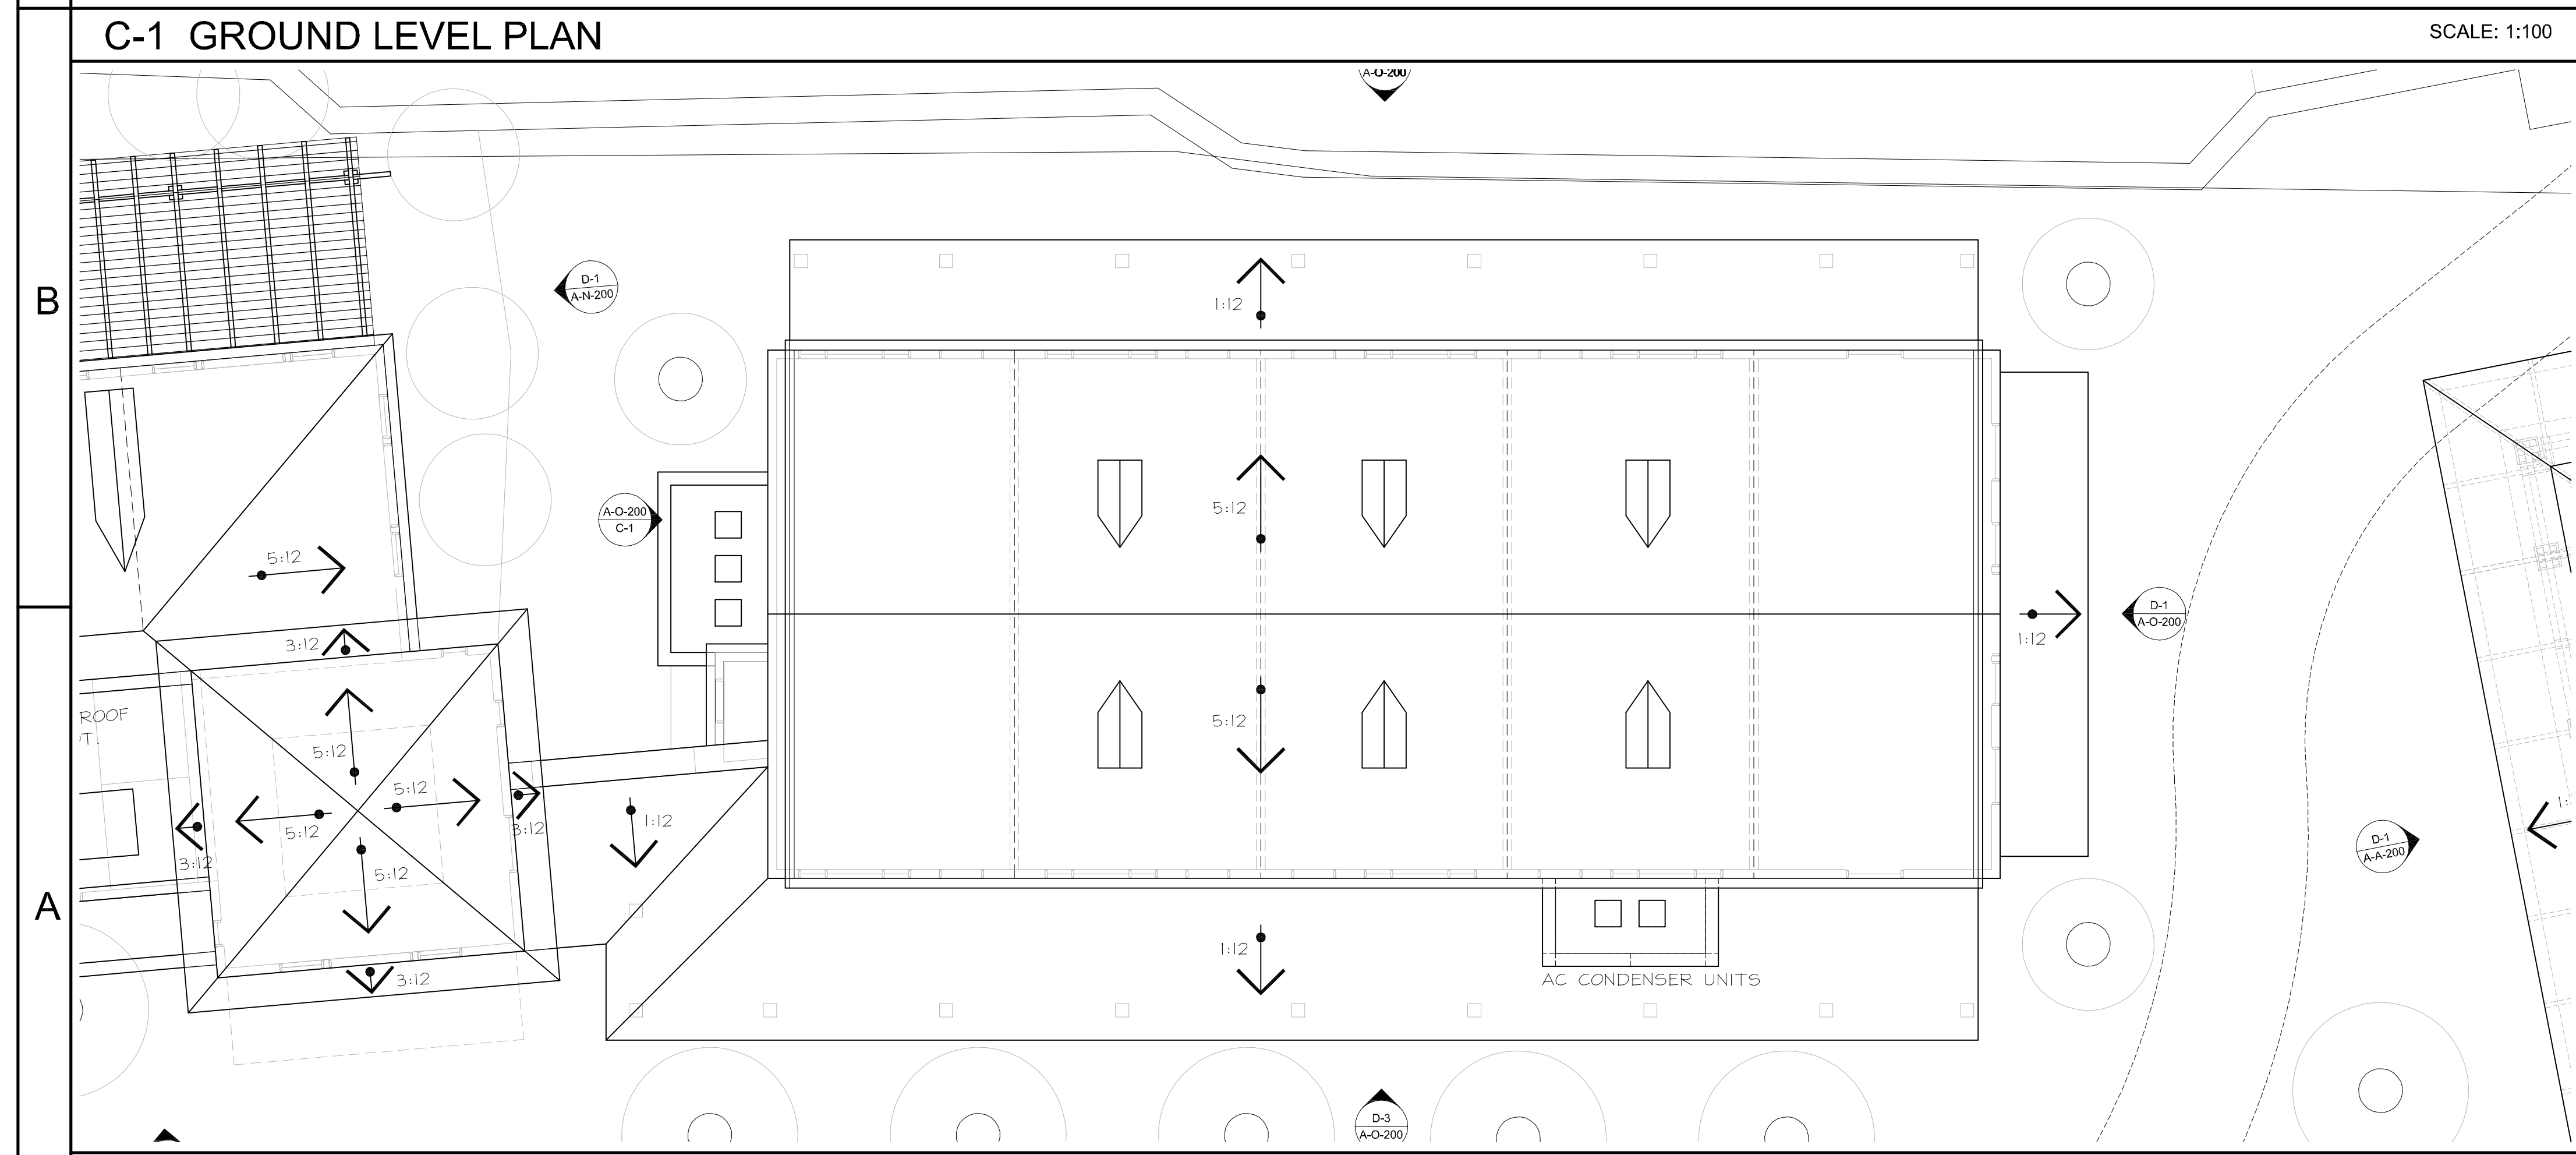

DATE:	REVISION:
-	-
-	-
-	-
-	-
-	-

DESIGN ARCHITECTS
 806 S. DOMINGAS RD.
 4TH FLOOR
 CORAL GABLES
 FLORIDA, FL 33134
 WWW.OBMA.COM
 T 305 537 7100

DRAWING:
BUILDING O
PLAN

DRAWN BY: RSKL/MP	PROJECT #: 11002
CHECKED BY: NP	SCALE: 1:100
DRAWING #: A-O-100	

NOTES

D-5 - SCALE:

C-5 - SCALE:

B-5 - SCALE:

A-5 - SCALE: