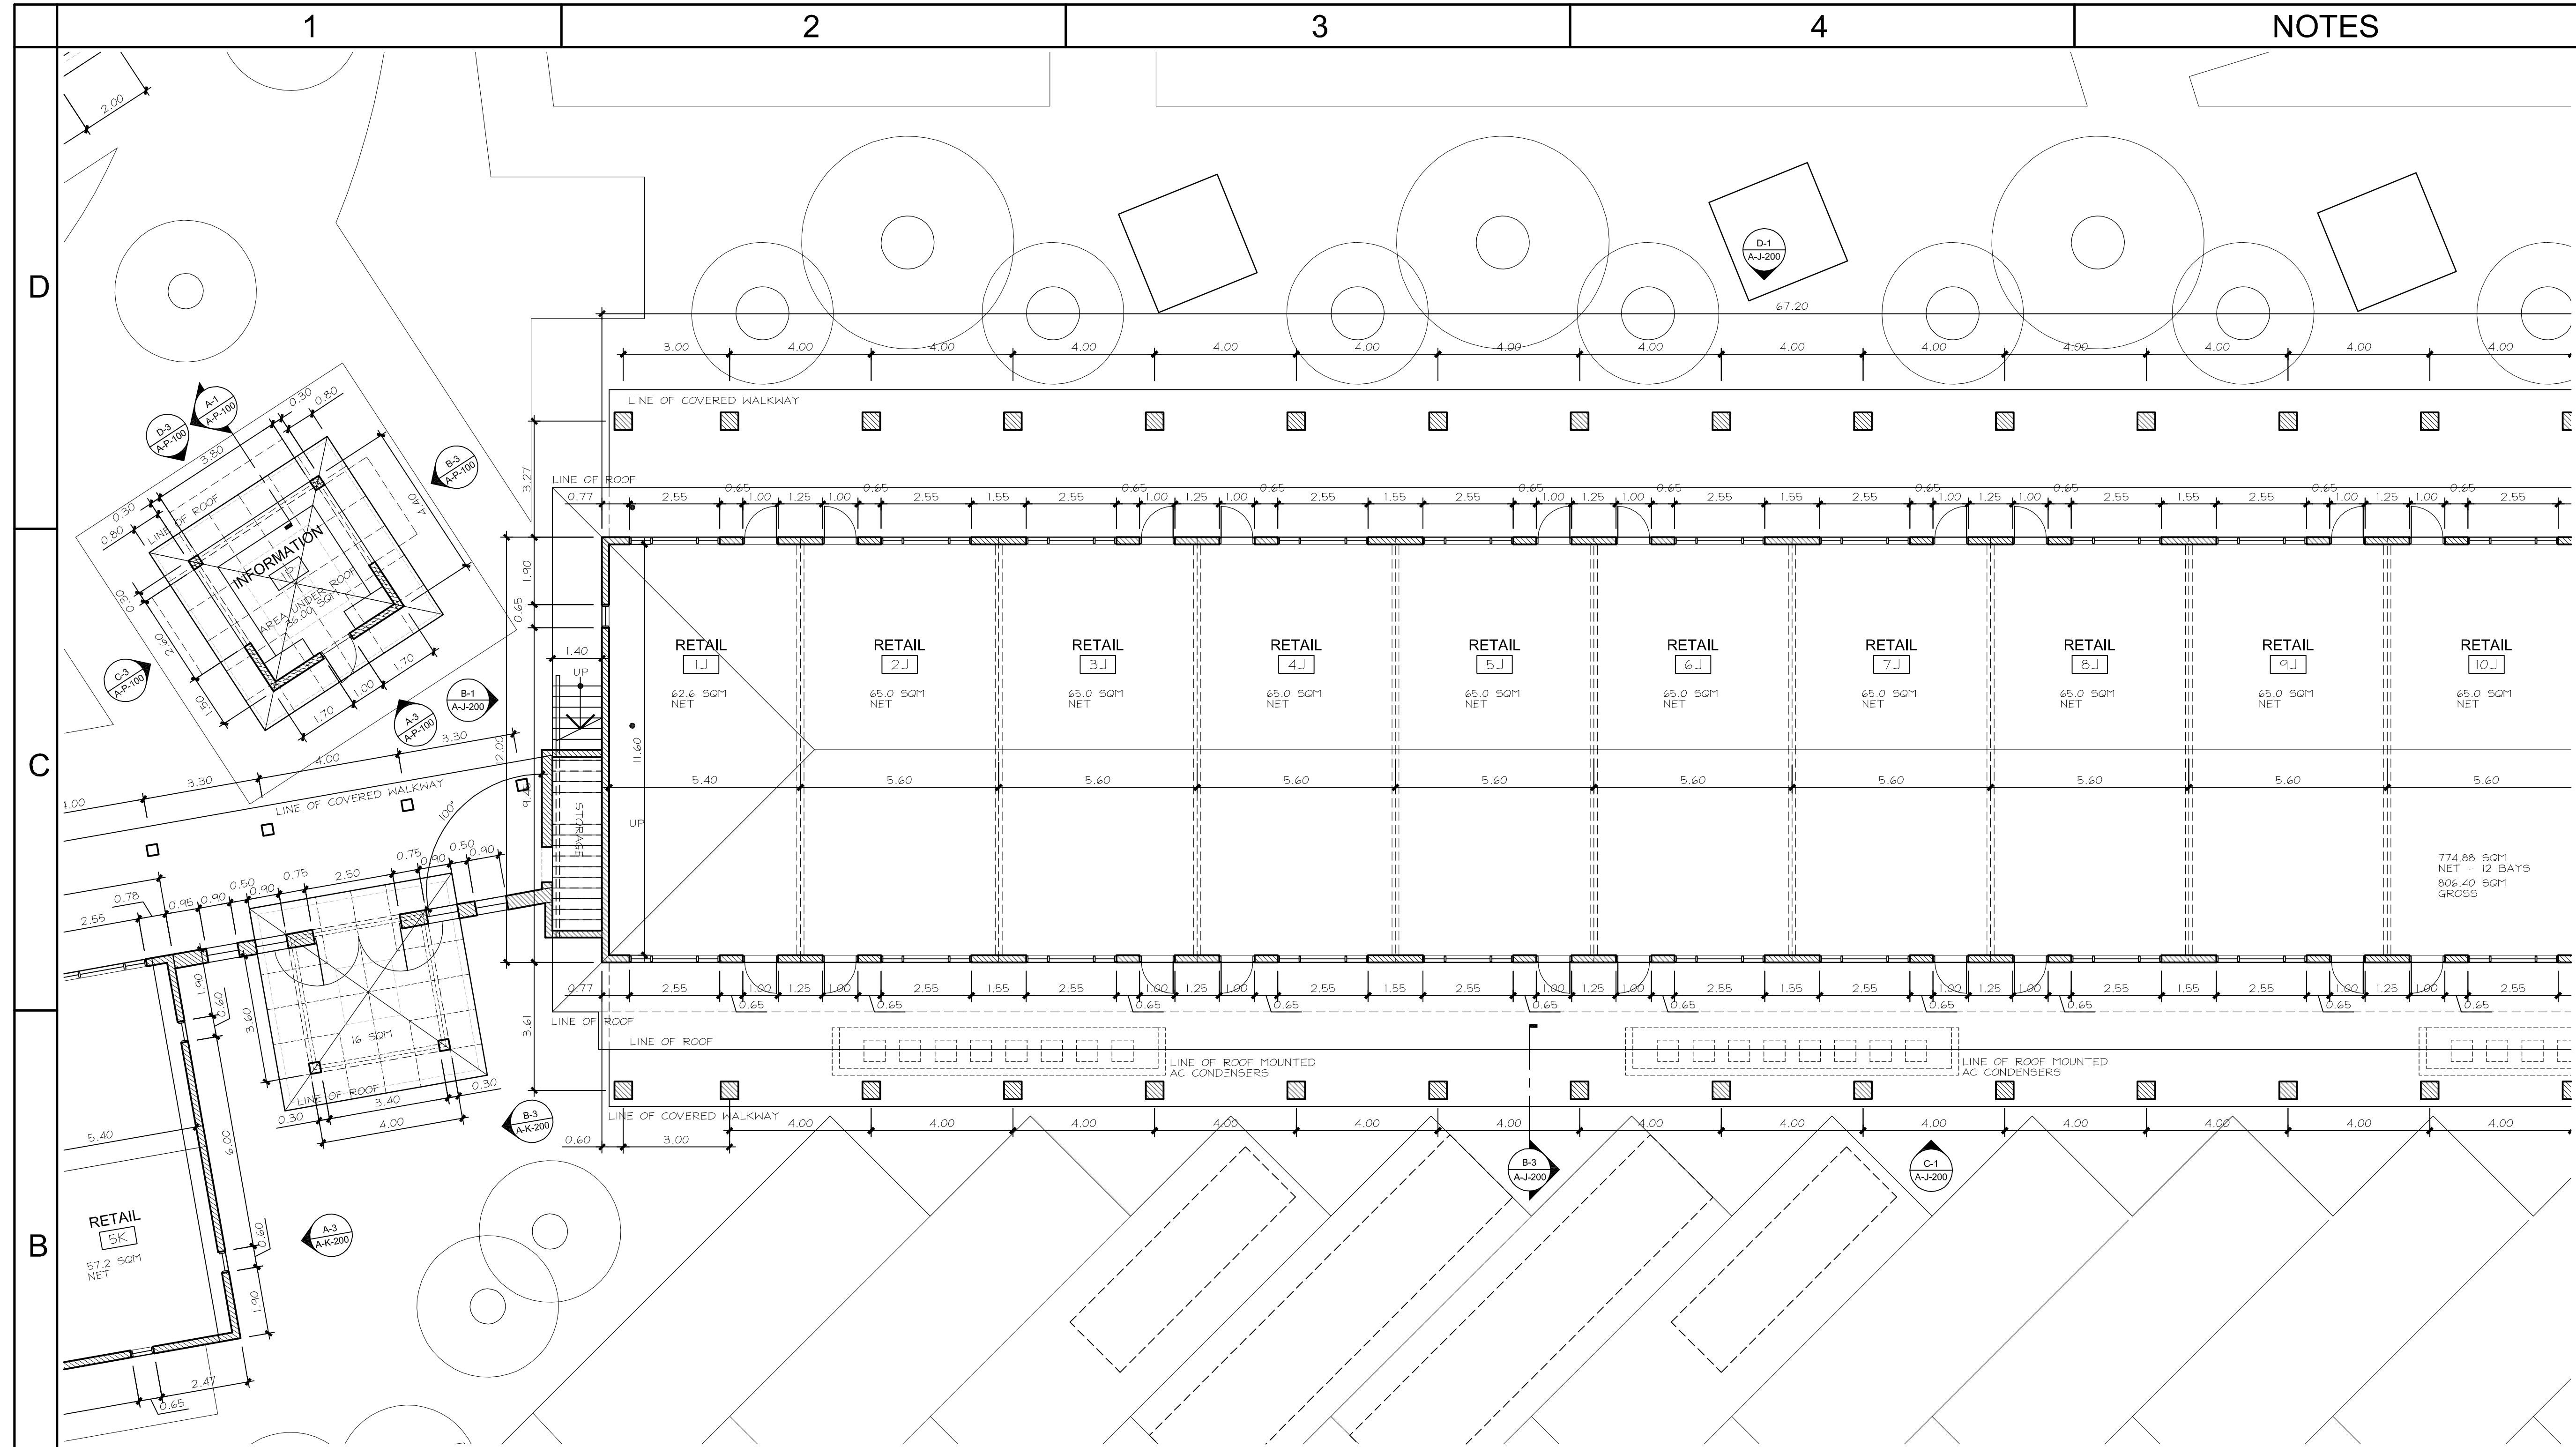

DATE:	REVISION:
-	-
-	-
-	-
-	-

DESIGN ARCHITECTS
 806 S. DORCAS RD.
 4TH FLOOR
 CORAL GABLES
 FLORIDA 33134
 WWW.OBMA.COM
 T 305 537 7100

DRAWING:
BUILDING J
 PART PLAN
 LOWER
 LEVEL

DRAWN BY: RSKL/NP	PROJECT #: 11002
CHECKED BY: NP	SCALE: 1:100
DRAWING #: A-J-100	

B-3 GROUND LEVEL PLAN

SCALE: 1:100

A			
A-1 -	A-2 -	A-3 -	A-4 -
SCALE:	SCALE:	SCALE:	SCALE:
A-5 -			
SCALE:			