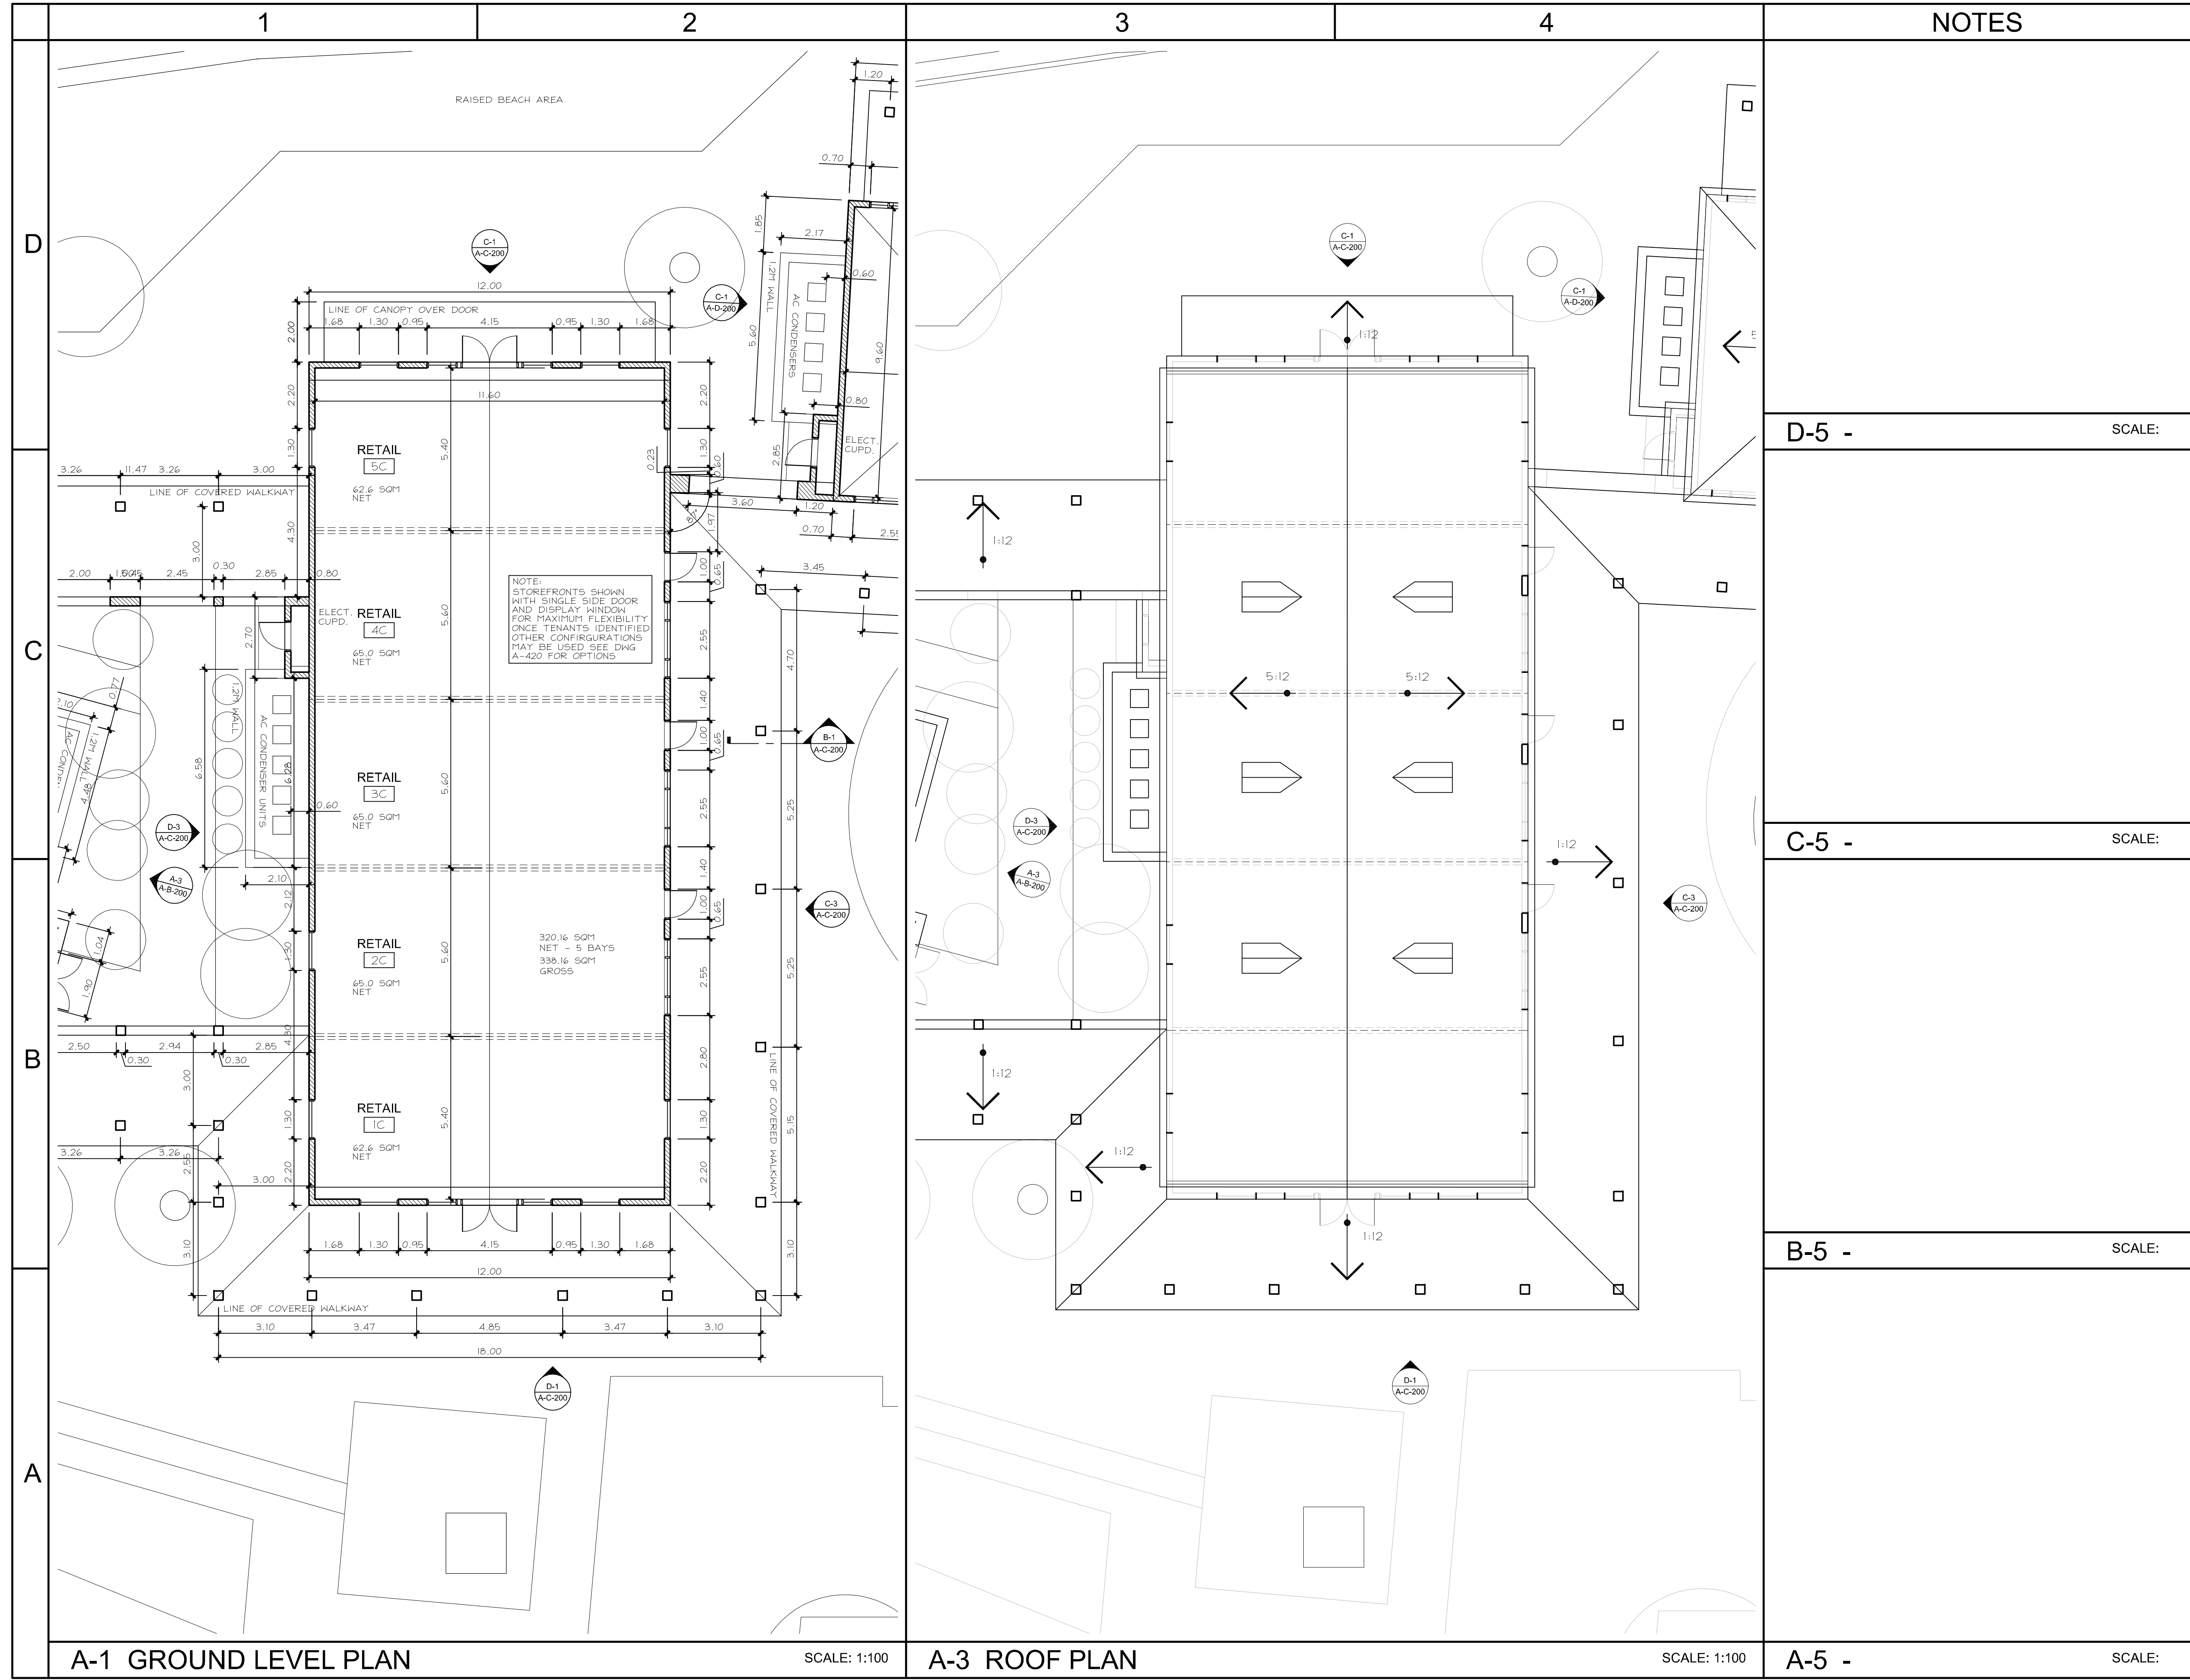

DRAWN BY: RSKL/NP	PROJECT #: 11002
CHECKED BY: NP	SCALE: 1:100

DRAWING #:  
**A-C-100**

A-1 GROUND LEVEL PLAN

SCALE: 1:100

A-3 ROOF PLAN

SCALE: 1:100

A-5 -

SCALE: